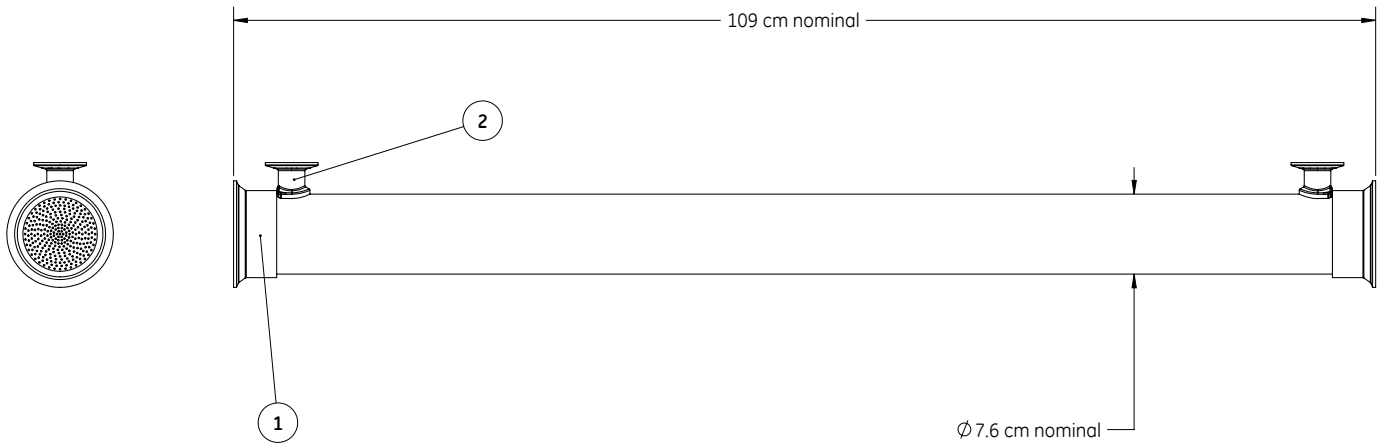

# Hollow Fiber Cartridge, Retrofit xFP-x-x-75R, Assembly

ITEM	PART NAME	MATERIAL
1	Retrofit	Polysulfone
2	1.5-in Tri-Clamp	Polysulfone